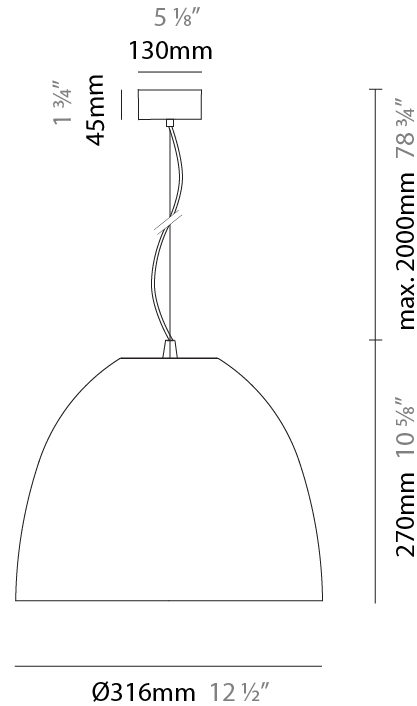

PROJECT
TYPE
SPECIFIER
QUANTITY
DATE

AURORA XS FOOD SUSPENSION

A1010045

base number   Finish Options   Beam Angle

1. To build a product code in our configurator select the specify button on the base model # product page
2. To build a manual product code on this datasheet choose from the options listed below in blue font and add the suffix to the base model #

GENERAL

Series: Aurora Food
Subseries: Aurora XS Food
Partner: Side
Division: Architectural
Installation: Suspension
Product Type: Pendant
Mounting Location: Ceiling
Light Distribution: Direct

PHYSICAL

Shape: Dome
Diameter (mm): 316
Diameter (in): 12 1/2
Height (mm): 270
Height (in): 10 5/8
Max. Overall Height (mm): 2270
Max. Overall Height (in): 89 3/8
Weight (kg): 3.1
Weight (lbs): 6.8
Fixture Finish: [RWH / BLK / GRY](#)
Fixture Material: Aluminum
Cable Details: 2000mm / 78 3/4" Cable

ELECTRICAL

Lamp Type: LED
Input Wattage (W): 41
Dimming: Non-Dimmable
Driver Included: Yes
Driver Location: Integrated
Driver Type: Constant Current - Universal
Driver Class: Class 2
Input Voltage (V): 120
Constant Current (MA): 1050mA

LED

Max. Delivered Lumen (lm): 2465
CRI: >90 CRI
Lamp Life (hrs): 50000

OPTICAL

Beam Angle: [Symmetrical Diffusing 30,60](#)

RATINGS AND CERTIFICATIONS

Certified By: Certified for North American Standards
IP rating: IP20