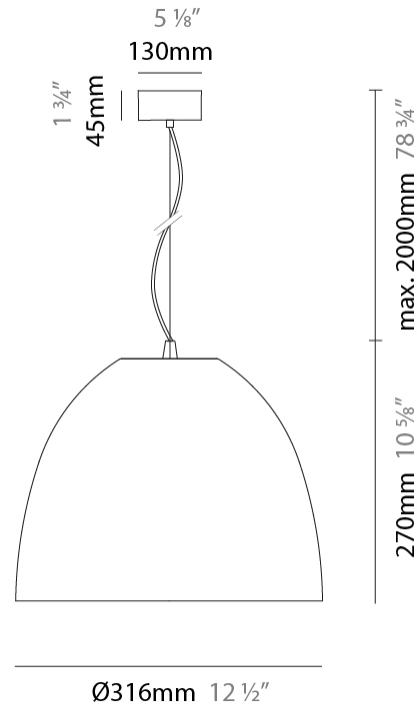

PROJECT	
TYPE	
SPECIFIER	
QUANTITY	
DATE	

AURORA XS FOOD SUSPENSION

A1010044 -

base number   Finish Options   Beam Angle

1. To build a product code in our configurator select the specify button on the base model # product page
2. To build a manual product code on this datasheet choose from the options listed below in blue font and add the suffix to the base model #

GENERAL

Series: Aurora Food
Subseries: Aurora XS Food
Partner: Side
Division: Architectural
Installation: Suspension
Product Type: Pendant
Mounting Location: Ceiling
Light Distribution: Direct

PHYSICAL

Shape: Dome
Diameter (mm): 316
Diameter (in): 12 1/2
Height (mm): 270
Height (in): 10 5/8
Max. Overall Height (mm): 2270
Max. Overall Height (in): 89 3/8
Weight (kg): 3.1
Weight (lbs): 6.8
Fixture Finish: [RWH](#) / [BLK](#) / [GRY](#)
Fixture Material: Aluminum
Cable Details: 2000mm / 78 3/4" Cable

ELECTRICAL

Lamp Type: LED
Input Wattage (W): 41
Dimming: Non-Dimmable
Driver Included: Yes
Driver Location: Integrated
Driver Type: Constant Current - Universal
Driver Class: Class 2
Input Voltage (V): 120
Constant Current (MA): 1050mA

LED

Max. Delivered Lumen (lm): 2592
CRI: >90 CRI
Lamp Life (hrs): 50000

OPTICAL

Beam Angle: [Symmetrical Diffusing 30,60](#)

RATINGS AND CERTIFICATIONS

Certified By: Certified for North American Standards
IP rating: IP20